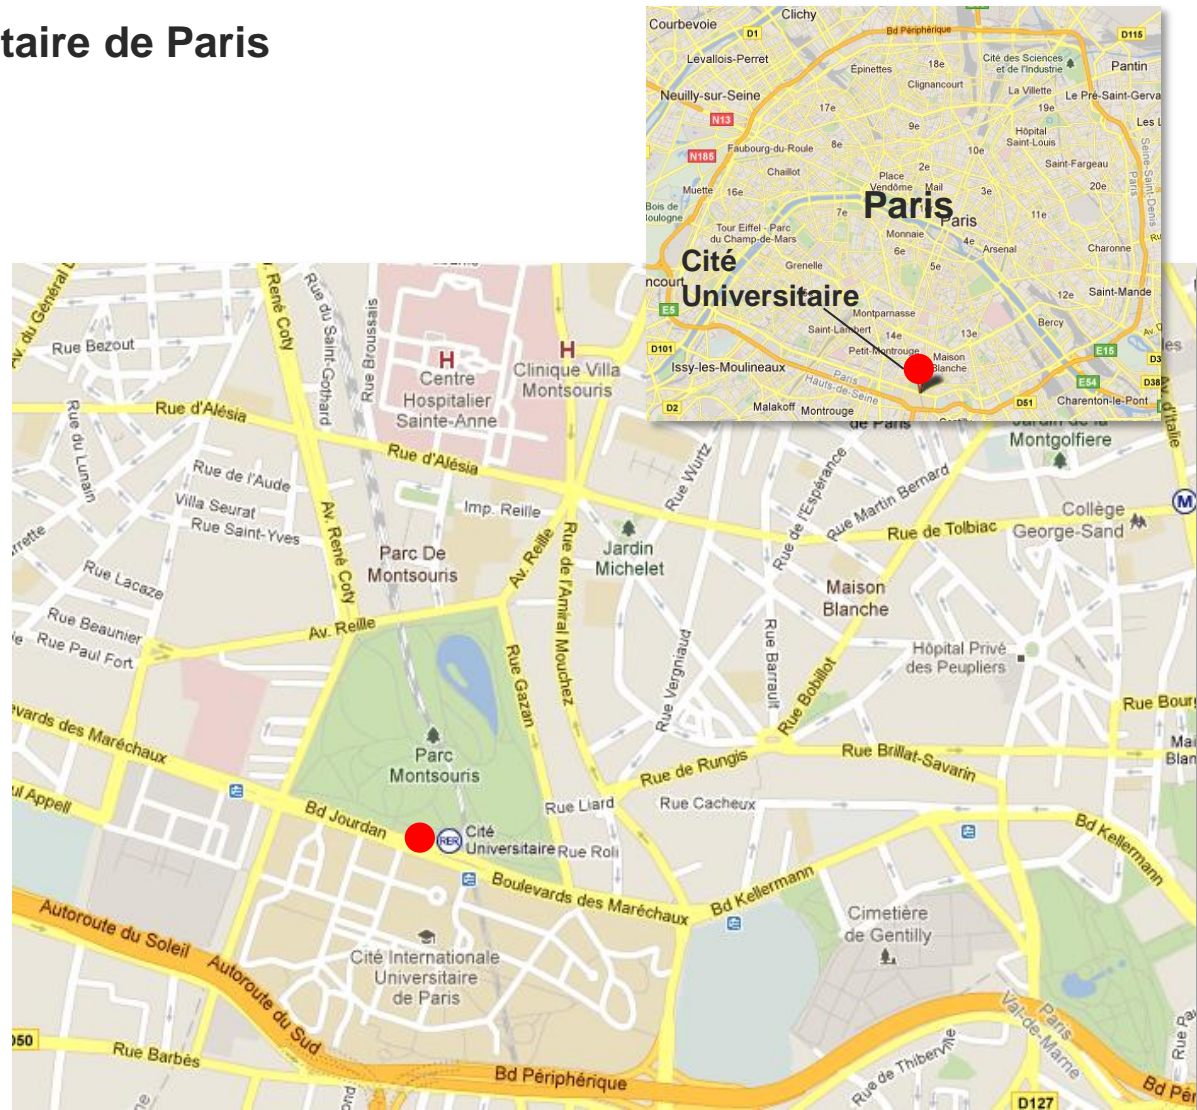

2BESAFE User Forum – How to get there

Cité Internationale Universitaire de Paris

19 Boulevard Jourdan

75014 Paris, France

www.ciup.fr

RER B: Cité Universitaire

Metro: Porte d'Orléans

Tramway: T3

Bus: 21, 88

Ring road: exit at Porte d'Orléans or Porte de Gentilly (Charlety public car park nearby).

Orly Airport: 20 minutes away by Orlybus

Roissy Charles de Gaulle

Airport: 45 minutes away on the RER B line

Gare du Nord: 20 minutes away on the RER B line

User Forum, December 14th, Paris